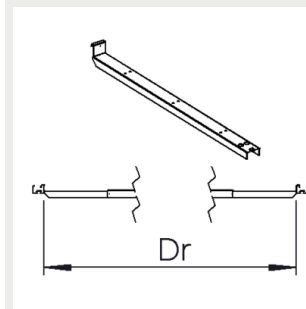

Omega/ALG2 railbracket ⁽⁴⁾