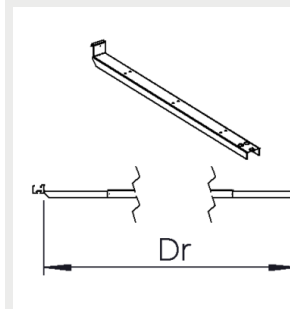

Omega/ALG2 railbracket ⁽⁴⁾