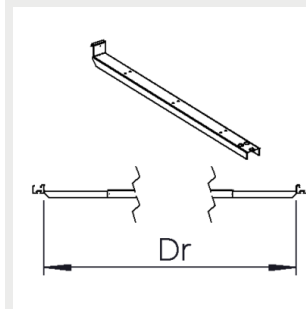

3008036 Omega / Alfa Line
G2 skenfäste 110

9908467 Omega / Alfa Line
G2 skenfäste 82

9908435 Omega / Alfa Line
G2 skenfäste 70

9905214 Omega / ALG2
safety suspensionrail
bracket 70

9905215 Omega / ALG2
safety suspensionrail
bracket 110

9908357 Omega/ALG2
railbracket 45 degree zink

9908358 Omega/ALG2
railbracket 45 degree white

Omega/ALG2 railbracket ⁽⁴⁾

9905216 Omega / Alfa Line
G2 Ladderbracket

Tilläggsutrustning

Säkringsguide

| | B10 | B16 | B20 | C10 | C16 | C20 |
|---|-----|-----|-----|-----|-----|-----|
| Alfa line Gen3 Basic Active Ahead 16W,22W,32W,26W,36W,31W,38W, | 20 | 33 | 42 | 34 | 56 | 70 |
| Alfa line Gen3 Basic Active Ahead 43W,49W,45W,52W. | 11 | 18 | 23 | 19 | 31 | 38 |
| Alfa line Gen3 Basic Active Ahead 53W,63W. | 11 | 18 | 22 | 18 | 30 | 37 |
| Alfa line Gen3 Basic OnOff 16W,22W. | 19 | 30 | 37 | 31 | 51 | 62 |
| Alfa line Gen3 Basic OnOff 32W,43W,63W. | 10 | 16 | 21 | 16 | 26 | 35 |
| Alfa line Gen3 Basic OnOff 26W,36W,49W,63W,25W,31W,38W,45W,52W. | 16 | 26 | 33 | 26 | 43 | 55 |
| Alfa line Gen3 Basic OnOff 53W. | 6 | 10 | 12 | 10 | 16 | 21 |
| Alfa line Gen3 Basic DALI 16W,22W. | 17 | 28 | 35 | 29 | 47 | 58 |
| Alfa line Gen3 Basic DALI 32W,43W. | 12 | 20 | 25 | 20 | 33 | 41 |
| Alfa line Gen3 Basic DALI 26W,36W,49W,63W,25W,31W,38W,45W,52W. | 13 | 22 | 27 | 21 | 36 | 45 |
| Alfa line Gen3 Basic DALI 53W. | 13 | 21 | 27 | 21 | 35 | 45 |
| Alfa line Gen3 Pro OnOff 23W,29W | 16 | 26 | 33 | 26 | 43 | 55 |
| Alfa line Gen3 PRO DALI 14W. | 17 | 28 | 35 | 29 | 47 | 58 |
| Alfa line Gen3 PRO DALI 23W,29W. | 13 | 22 | 27 | 21 | 36 | 45 |
| Alfa line Gen3 Basic DALI 63W. | 21 | 36 | 45 | 37 | 61 | 74 |
| Alfa line Gen3 PRO DALI /OnOff 20W,28W,37W,44W,22W,31W,43W,54W,35W,40W,45W. | 21 | 36 | 45 | 37 | 61 | 74 |