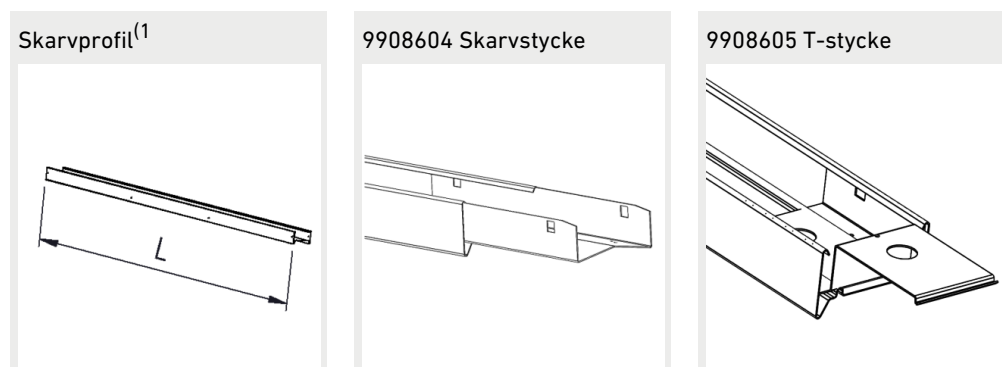

Tilläggsutrustning

Säkringsguide

	B10	B16	B20	C10	C16	C20
Alfa line Gen3 Basic Active Ahead 16W,22W,32W,26W,36W,31W,38W,	20	33	42	34	56	70
Alfa line Gen3 Basic Active Ahead 43W,49W,45W,52W.	11	18	23	19	31	38
Alfa line Gen3 Basic Active Ahead 53W,63W.	11	18	22	18	30	37
Alfa line Gen3 Basic OnOff 16W,22W.	19	30	37	31	51	62
Alfa line Gen3 Basic OnOff 32W,43W,63W.	10	16	21	16	26	35
Alfa line Gen3 Basic OnOff 26W,36W,49W,63W,25W,31W,38W,45W,52W.	16	26	33	26	43	55
Alfa line Gen3 Basic OnOff 53W.	6	10	12	10	16	21
Alfa line Gen3 Basic DALI 16W,22W.	17	28	35	29	47	58
Alfa line Gen3 Basic DALI 32W,43W.	12	20	25	20	33	41
Alfa line Gen3 Basic DALI 26W,36W,49W,63W,25W,31W,38W,45W,52W.	13	22	27	21	36	45
Alfa line Gen3 Basic DALI 53W.	13	21	27	21	35	45
Alfa line Gen3 Pro OnOff 23W,29W	16	26	33	26	43	55
Alfa line Gen3 PRO DALI 14W.	17	28	35	29	47	58
Alfa line Gen3 PRO DALI 23W,29W.	13	22	27	21	36	45
Alfa line Gen3 Basic DALI 63W.	21	36	45	37	61	74
Alfa line Gen3 PRO DALI /OnOff 20W,28W,37W,44W,22W,31W,43W,54W,35W,40W,45W.	21	36	45	37	61	74