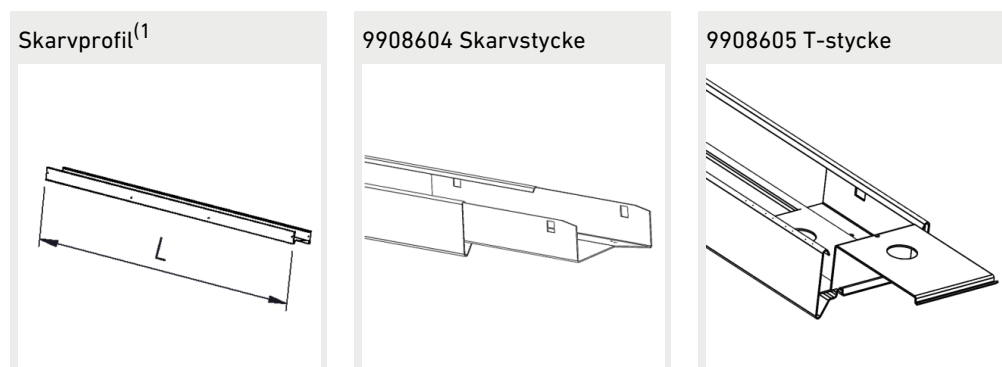

9908357 Omega/ALG2
railbracket 45 degree zink

9908358 Omega/ALG2
railbracket 45 degree white

Omega/ALG2 railbracket ⁽⁴⁾

9905216 Omega / Alfa Line
G2 Ladderbracket

Tilläggsutrustning

Säkringsguide

| | B10 | B16 | B20 | C10 | C16 | C20 |
|---|-----|-----|-----|-----|-----|-----|
| Alfa line Gen3 Basic Active Ahead 16W,22W,32W,26W,36W,31W,38W, | 20 | 33 | 42 | 34 | 56 | 70 |
| Alfa line Gen3 Basic Active Ahead 43W,49W,45W,52W. | 11 | 18 | 23 | 19 | 31 | 38 |
| Alfa line Gen3 Basic Active Ahead 53W,63W. | 11 | 18 | 22 | 18 | 30 | 37 |
| Alfa line Gen3 Basic OnOff 16W,22W. | 19 | 30 | 37 | 31 | 51 | 62 |
| Alfa line Gen3 Basic OnOff 32W,43W,63W. | 10 | 16 | 21 | 16 | 26 | 35 |
| Alfa line Gen3 Basic OnOff 26W,36W,49W,63W,25W,31W,38W,45W,52W. | 16 | 26 | 33 | 26 | 43 | 55 |
| Alfa line Gen3 Basic OnOff 53W. | 6 | 10 | 12 | 10 | 16 | 21 |
| Alfa line Gen3 Basic DALI 16W,22W. | 17 | 28 | 35 | 29 | 47 | 58 |
| Alfa line Gen3 Basic DALI 32W,43W. | 12 | 20 | 25 | 20 | 33 | 41 |
| Alfa line Gen3 Basic DALI 26W,36W,49W,63W,25W,31W,38W,45W,52W. | 13 | 22 | 27 | 21 | 36 | 45 |
| Alfa line Gen3 Basic DALI 53W. | 13 | 21 | 27 | 21 | 35 | 45 |
| Alfa line Gen3 Pro OnOff 23W,29W | 16 | 26 | 33 | 26 | 43 | 55 |
| Alfa line Gen3 PRO DALI 14W. | 17 | 28 | 35 | 29 | 47 | 58 |
| Alfa line Gen3 PRO DALI 23W,29W. | 13 | 22 | 27 | 21 | 36 | 45 |
| Alfa line Gen3 Basic DALI 63W. | 21 | 36 | 45 | 37 | 61 | 74 |
| Alfa line Gen3 PRO DALI /OnOff 20W,28W,37W,44W,22W,31W,43W,54W,35W,40W,45W. | 21 | 36 | 45 | 37 | 61 | 74 |