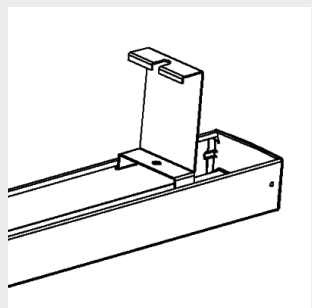

9908357 Omega/ALG2
railbracket 45 degree zink

9908358 Omega/ALG2
railbracket 45 degree white

Omega/ALG2 railbracket ⁽⁴⁾

9905216 Omega / Alfa Line
G2 Ladderbracket

Tilläggsutrustning

Säkringsguide

| | B10 | B16 | B20 | C10 | C16 | C20 |
|---|-----|-----|-----|-----|-----|-----|
| Alfa line Gen3 Basic Active Ahead 16W,22W,32W,26W,36W,31W,38W, | 20 | 33 | 42 | 34 | 56 | 70 |
| Alfa line Gen3 Basic Active Ahead 43W,49W,45W,52W. | 11 | 18 | 23 | 19 | 31 | 38 |
| Alfa line Gen3 Basic Active Ahead 53W,63W. | 11 | 18 | 22 | 18 | 30 | 37 |
| Alfa line Gen3 Basic OnOff 16W,22W. | 19 | 30 | 37 | 31 | 51 | 62 |
| Alfa line Gen3 Basic OnOff 32W,43W,63W. | 10 | 16 | 21 | 16 | 26 | 35 |
| Alfa line Gen3 Basic OnOff 26W,36W,49W,63W,25W,31W,38W,45W,52W. | 16 | 26 | 33 | 26 | 43 | 55 |
| Alfa line Gen3 Basic OnOff 53W. | 6 | 10 | 12 | 10 | 16 | 21 |
| Alfa line Gen3 Basic DALI 16W,22W. | 17 | 28 | 35 | 29 | 47 | 58 |
| Alfa line Gen3 Basic DALI 32W,43W. | 12 | 20 | 25 | 20 | 33 | 41 |
| Alfa line Gen3 Basic DALI 26W,36W,49W,63W,25W,31W,38W,45W,52W. | 13 | 22 | 27 | 21 | 36 | 45 |
| Alfa line Gen3 Basic DALI 53W. | 13 | 21 | 27 | 21 | 35 | 45 |
| Alfa line Gen3 Pro OnOff 23W,29W | 16 | 26 | 33 | 26 | 43 | 55 |
| Alfa line Gen3 PRO DALI 14W. | 17 | 28 | 35 | 29 | 47 | 58 |
| Alfa line Gen3 PRO DALI 23W,29W. | 13 | 22 | 27 | 21 | 36 | 45 |
| Alfa line Gen3 Basic DALI 63W. | 21 | 36 | 45 | 37 | 61 | 74 |
| Alfa line Gen3 PRO DALI /OnOff 20W,28W,37W,44W,22W,31W,43W,54W,35W,40W,45W. | 21 | 36 | 45 | 37 | 61 | 74 |