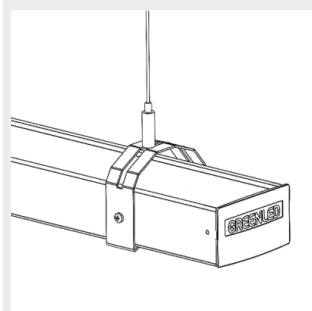

9905215 Omega / ALG2
safety suspensionrail
bracket 110

9905216 Omega / Alfa Line
G2 Ladderbracket

G00480 Omega/Alfa Line G2
kontaktskenor fäste

9905247 Omega/AlfaLineG2
adjustable susp. wire
bracket 3m

9905248 Omega/AlfaLineG2
adjustable susp. wire
bracket 5m