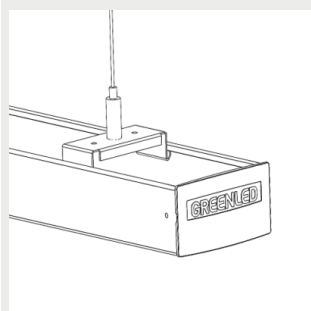

9905242 Omega / Alfa Line
G2 vajerfäste 3m