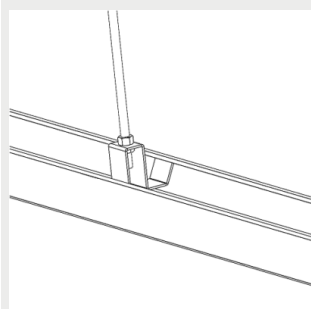

G00465 Omega / ALG2
safety ceiling bracket white

9908540 Omega / Alfa Line
G2 gängstångsfäste