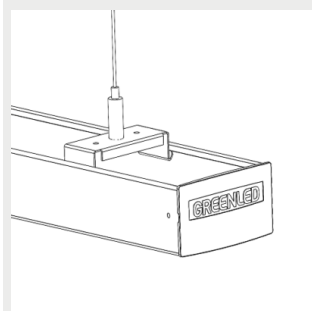

9905243 Omega / Alfa Line
G2 vajerfäste 5m