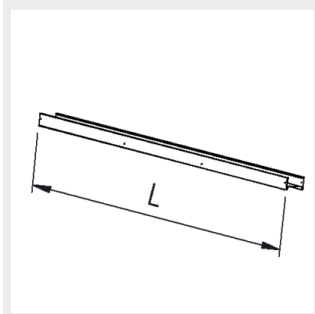

Tilläggstrustning

Skarvprofil⁽¹⁾