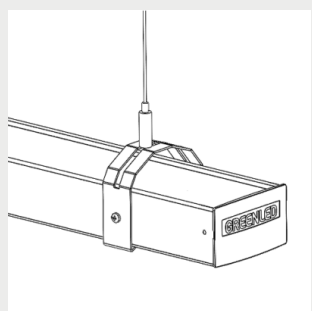

9905215 Omega / ALG2
safety suspensionrail
bracket 110

9905216 Omega / Alfa Line
G2 Ladderbracket

G00480 Omega/Alfa Line G2
kontaktskenor fäste

9905247 Omega/AlfaLineG2
adjustable susp. wire
bracket 3m

9905248 Omega/AlfaLineG2
adjustable susp. wire
bracket 5m