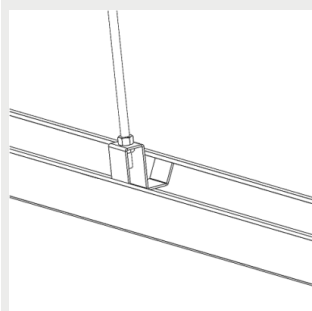

9908540 Omega / Alfa Line
G2 gängstångsfäste