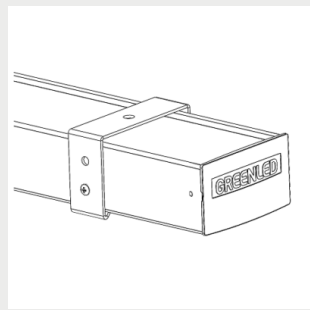

G00465 Omega / ALG2
safety ceiling bracket white