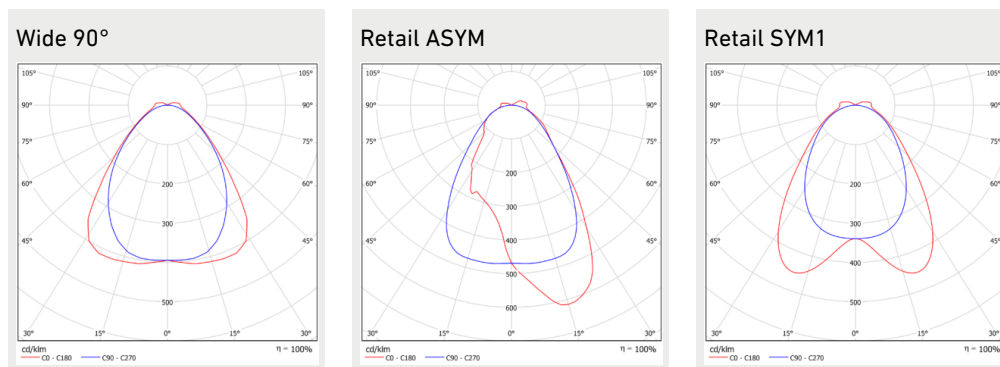

DIMBARHET:	Casambi, DALI, On/off
KULÖR:	Galvaniserat stål (vit stål RAL 9010 som tillval)
ARMATURKROPPENS MATERIAL:	Stål
GARANTI:	5 år
TILLÄGGSUTRUSTNING (MONTERING):	9908688 Omega Linear takfäste, 9905206 Omega Linear gängstångsfäste och kabelstegefäste, 9905203 / 9905204 Omega Linear Justerbar skenfäste, G00357 / G00358 Omega Linear vajerfäste vertikalt 3m / 5m, 9908337 Omega Linear Vajerfäste horisontal, G00359 Omega Linear kontaktskenor fäste, O Linear justerbart armaturskena fäste⁽¹⁾, 9908359 / 9908360 Omega Linear armaturskena fäste 45 grader, 9908437 Omega Linear skenfäste 70mm, 9908468 Omega Linear skenfäste 82mm, 9908336 Omega Linear skenfäste 110mm

Noteringar:

1) SDCM ≤ 3

Ljusfördelning