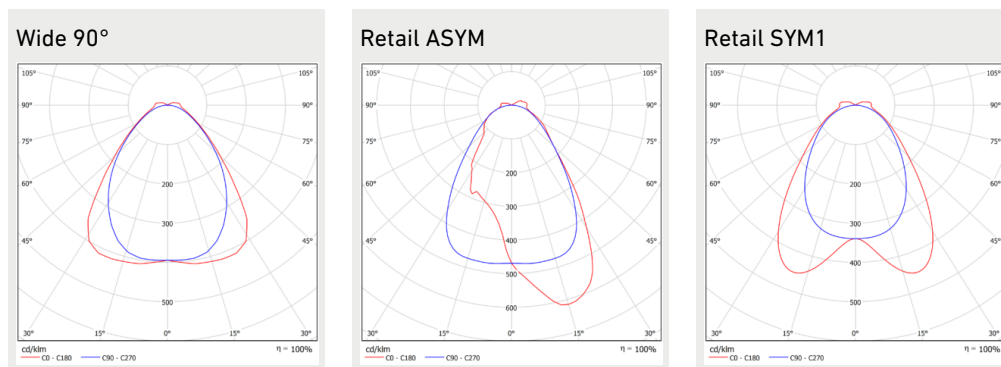

DIMBARHET:	Casambi, DALI, On/off
KULÖR:	Galvaniserat stål (vit stål RAL 9010 som tillval)
ARMATURKROPPENS MATERIAL:	Stål
GARANTI:	5 år
TILLÄGGSUTRUSTNING (MONTERING):	9908688 Omega Linear takfäste, 9905206 Omega Linear gängstångsfäste och kabelstegefäste, 9905203 / 9905204 Omega Linear Justerbar skenfäste, G00357 / G00358 Omega Linear vajerfäste vertikalt 3m / 5m, 9908337 Omega Linear Vajerfäste horisontal, G00359 Omega Linear kontaktskenor fäste, O Linear justerbart armaturskena fäste⁽¹⁾, 9908359 / 9908360 Omega Linear armaturskena fäste 45 grader, 9908437 Omega Linear skenfäste 70mm, 9908468 Omega Linear skenfäste 82mm, 9908336 Omega Linear skenfäste 110mm

Noteringar:

1) SDCM ≤3

Ljusfördelning