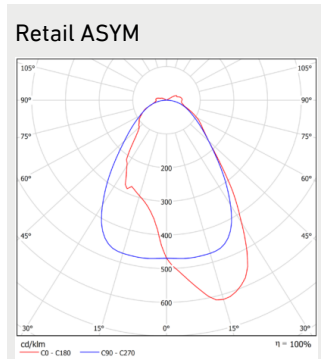

IINKOPPLING:	Kedjekopplingsbar max 5*2,5mm2 ELLER max 3*2,5mm2 och DALI +/- Genomkopplings som tillval.
DIMBARHET:	Casambi, DALI, On/off
KULÖR:	Galvaniserat stål (vit stål RAL 9010 som tillval)
ARMATURKROPPENS MATERIAL:	Stål
GARANTI:	5 år
TILLÄGGSUTRUSTNING (MONTERING):	9908688 Omega Linear takfäste, 9905206 Omega Linear gängstångsfäste och kabelstegefäste, 9905203 / 9905204 Omega Linear Justerbar skenfäste, G00357 / G00358 Omega Linear vajerfäste vertikalt 3m / 5m, 9908337 Omega Linear Vajerfäste horisontal, G00359 Omega Linear kontaktskenor fäste, O Linear justerbart armaturskena fäste⁽¹⁾, 9908359 / 9908360 Omega Linear armaturskena fäste 45 grader, 9908437 Omega Linear skenfäste 70mm, 9908468 Omega Linear skenfäste 82mm, 9908336 Omega Linear skenfäste 110mm

Noteringar:

1) SDCM ≤3

Ljusfördelning