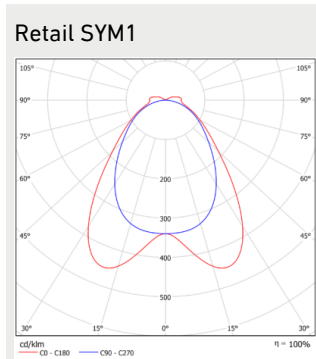

IINKOPPLING:	Kedjekopplingsbar max 5*2,5mm2 ELLER max 3*2,5mm2 och DALI +/- Genomkopplings som tillval.
DIMBARHET:	Casambi, DALI, On/off
KULÖR:	Galvaniserat stål (vit stål RAL 9010 som tillval)
ARMATURKROPPENS MATERIAL:	Stål
GARANTI:	5 år
TILLÄGGSUTRUSTNING (MONTERING):	9908688 Omega Linear takfäste, 9905206 Omega Linear gängstångsfäste och kabelstegefäste, 9905203 / 9905204 Omega Linear Justerbar skenfäste, G00357 / G00358 Omega Linear vajerfäste vertikalt 3m / 5m, 9908337 Omega Linear Vajerfäste horisontal, G00359 Omega Linear kontaktskenor fäste, O Linear justerbart armaturskena fäste⁽¹⁾, 9908359 / 9908360 Omega Linear armaturskena fäste 45 grader, 9908437 Omega Linear skenfäste 70mm, 9908468 Omega Linear skenfäste 82mm, 9908336 Omega Linear skenfäste 110mm

Noteringar:

1) SDCM ≤3

Ljusfördelning