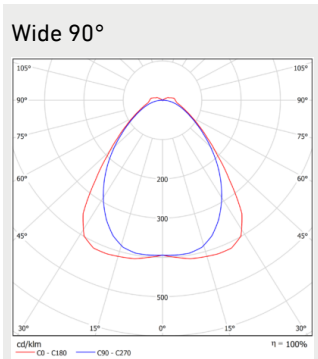

IINKOPPLING:	Kedjekopplingsbar max 5*2,5mm2 ELLER max 3*2,5mm2 och DALI +/- Genomkopplings som tillval.
DIMBARHET:	Casambi, DALI, On/off
KULÖR:	Galvaniserat stål (vit stål RAL 9010 som tillval)
ARMATURKROPPENS MATERIAL:	Stål
GARANTI:	5 år
TILLÄGGSUTRUSTNING (MONTERING):	9908688 Omega Linear takfäste, 9905206 Omega Linear gängstångsfäste och kabelstegefäste, 9905203 / 9905204 Omega Linear Justerbar skenfäste, G00357 / G00358 Omega Linear vajerfäste vertikalt 3m / 5m, 9908337 Omega Linear Vajerfäste horisontal, G00359 Omega Linear kontaktskenor fäste, O Linear justerbart armaturskena fäste⁽¹⁾, 9908359 / 9908360 Omega Linear armaturskena fäste 45 grader, 9908437 Omega Linear skenfäste 70mm, 9908468 Omega Linear skenfäste 82mm, 9908336 Omega Linear skenfäste 110mm

Noteringar:

1) SDCM ≤3

Ljusfördelning