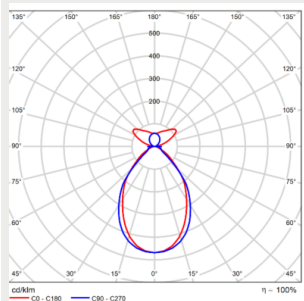

## Ljusfördelning

Phi Vision soft 75° UP25-D75

Phi Vision soft 75° UP30-D70

Phi Vision soft 75° UP50-D50

Phi Vision soft 75° UP55-D45

Phi Vision soft 75° UP60-D40