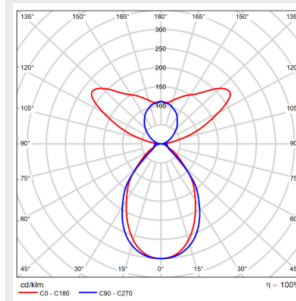

## Ljusfördelning

Phi Vision soft 75° UP25-D75

Phi Vision soft 75° UP30-D70

Phi Vision soft 75° UP50-D50

Phi Vision soft 75° UP55-D45

Phi Vision soft 75° UP60-D40

## Mått

### Dimensioner