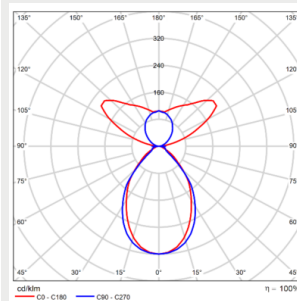

## Ljusfördelning

Phi Vision soft 75° UP25-D75

Phi Vision soft 75° UP30-D70

Phi Vision soft 75° UP50-D50

Phi Vision soft 75° UP55-D45

Phi Vision soft 75° UP60-D40