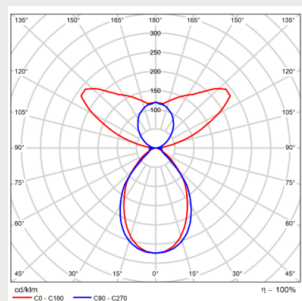

## Ljusfördelning

Phi Vision soft 75° UP25-D75

Phi Vision soft 75° UP30-D70

Phi Vision soft 75° UP50-D50

Phi Vision soft 75° UP55-D45

Phi Vision soft 75° UP60-D40