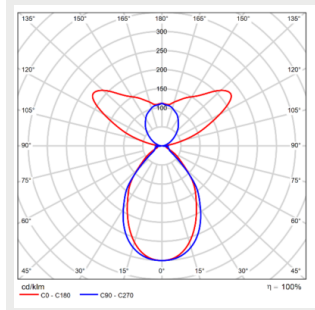

Noteringar:

1) två DALI adresser in alla kraftversion

2) SDCM ≤3

Ljusfördelning

Phi Vision soft 75° UP25-D75

Phi Vision soft 75° UP30-D70

Phi Vision soft 75° UP50-D50

Phi Vision soft 75° UP55-D45