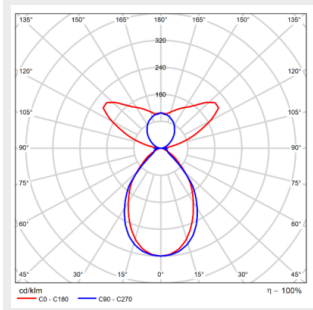

Noteringar:

1) två DALI adresser in alla kraftversion

2) SDCM ≤3

Ljusfördelning

Phi Vision soft 75° UP25-D75

Phi Vision soft 75° UP30-D70

Phi Vision soft 75° UP50-D50

Phi Vision soft 75° UP55-D45