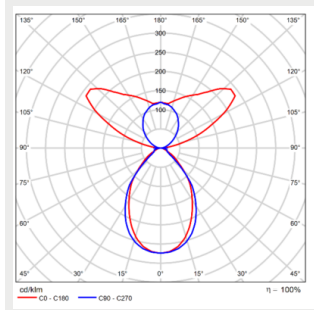

Phi Vision soft 75° UP60-D40