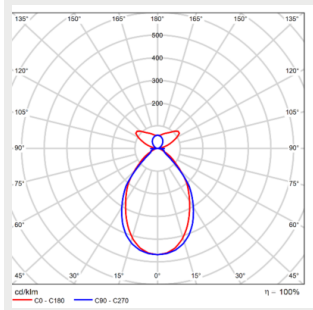

Noteringar:

1) två DALI adresser in alla kraftversion

2) SDCM ≤3

Ljusfördelning

Phi Vision soft 75° UP25-D75

Phi Vision soft 75° UP30-D70

Phi Vision soft 75° UP50-D50

Phi Vision soft 75° UP55-D45