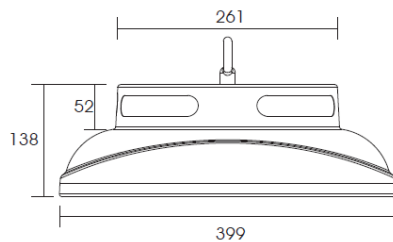

# G-LITE APOLLO GEN2

[FI] Asennusohje  
 [UK] Installation instruction  
 [SE] Installationsanvisning  
 [DE] Montageanleitung

G-LITE APOLLO GEN2	G-LITE APOLLO GEN2	G-LITE APOLLO GEN2
GLAG2-155	GLAG2-160	GLAG2-230
155 W (on/off)	160 W (on/off)	230 W (on/off)