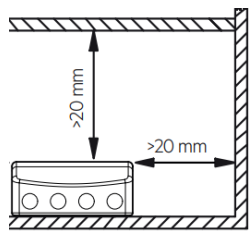

Square Basic

[FI] Asennusohje
[UK] Installation instruction
[SE] Installationsanvisning

Ohjauspiirin on oltava peruseristetty verkkojännitteestä | The control circuit must be basic insulated from the mains voltage

Styrkretsen måste vara grundisolerad från nätspänningen |

CASAMBI