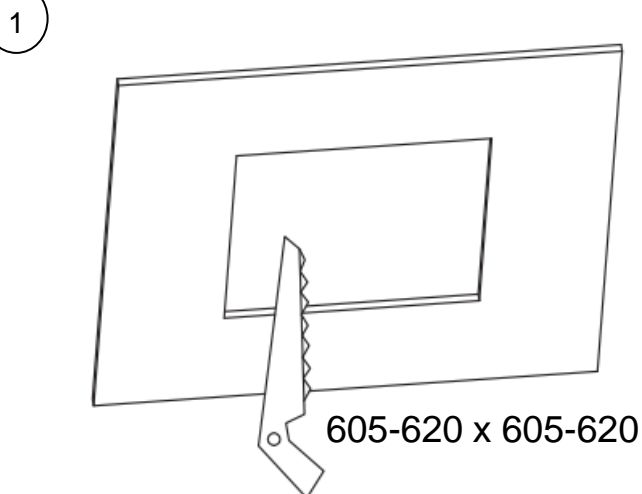

Square Basic

[FI] Asennusohje
[UK] Installation instruction
[SE] Installationsanvisning

5405044 600x600 Recessed installation frame