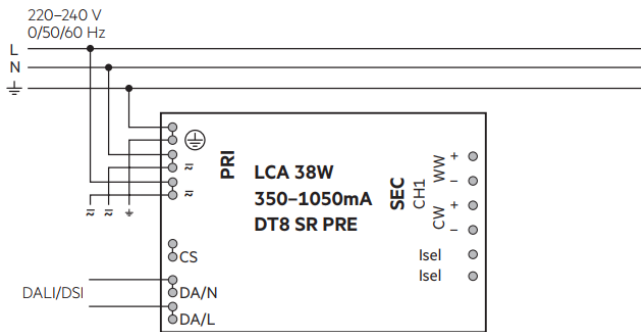

Square Basic

[FI] Asennusohje
[UK] Installation instruction
[SE] Installationsanvisning

Ohjauspiirin on oltava peruseristetty verkkojännitteestä | The control circuit must be basic insulated from the mains voltage

Styrkretsen måste vara grundisolerad från nätspänningen |

CASAMBI

The used push button has to be insulated.

Ohjauspiirin on oltava peruseristetty verkkojännitteestä | The control circuit must be basic insulated from the mains voltage

Styrkretsen måste vara grundisolerad från nätspänningen |

TW DT-8