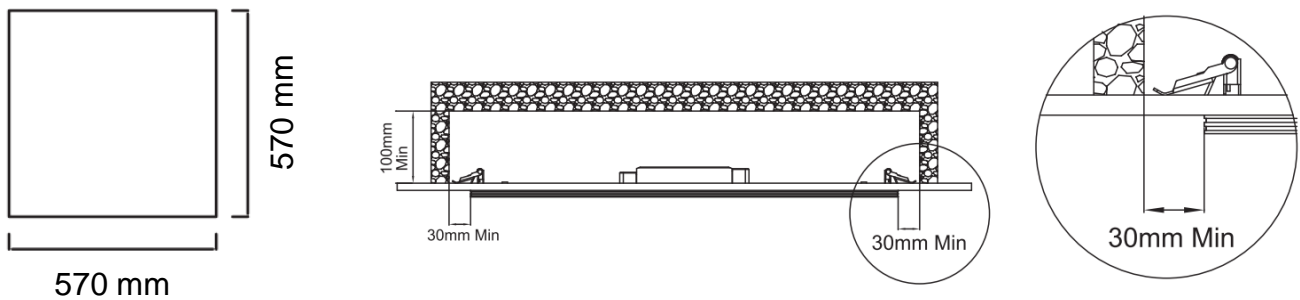

Square Basic

[FI] Asennusohje
 [UK] Installation instruction
 [SE] Installationsanvisning

Product variant	Product Code	A / B	C	Weight
Square Basic 600x600 33W	GLSQB016060+33W	595	9	2950
Square Basic 600x600 44W	GLSQB016060+44W	595	9	2950
Square Basic 600x600 44W TW	GLSQB016060+44W+8TW	595	10	4050
Square Basic 600x600 36W IP65 *	GLSQB016060+36W	595	10	3780

* IP65 rating is for both sides of the luminaire

5405052 Recessed installation clips

Square Basic

[FI] Asennusohje
[UK] Installation instruction
[SE] Installationsanvisning

5405048 600x600 Ceiling surface installation frame