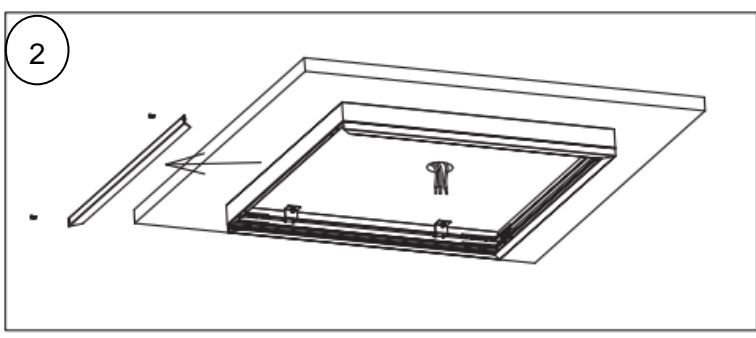

* IP65 rating is for both sides of the luminaire

5405052 Recessed installation clips

Square Basic

[FI] Asennusohje
[UK] Installation instruction
[SE] Installationsanvisning

5405048 600x600 Ceiling surface installation frame