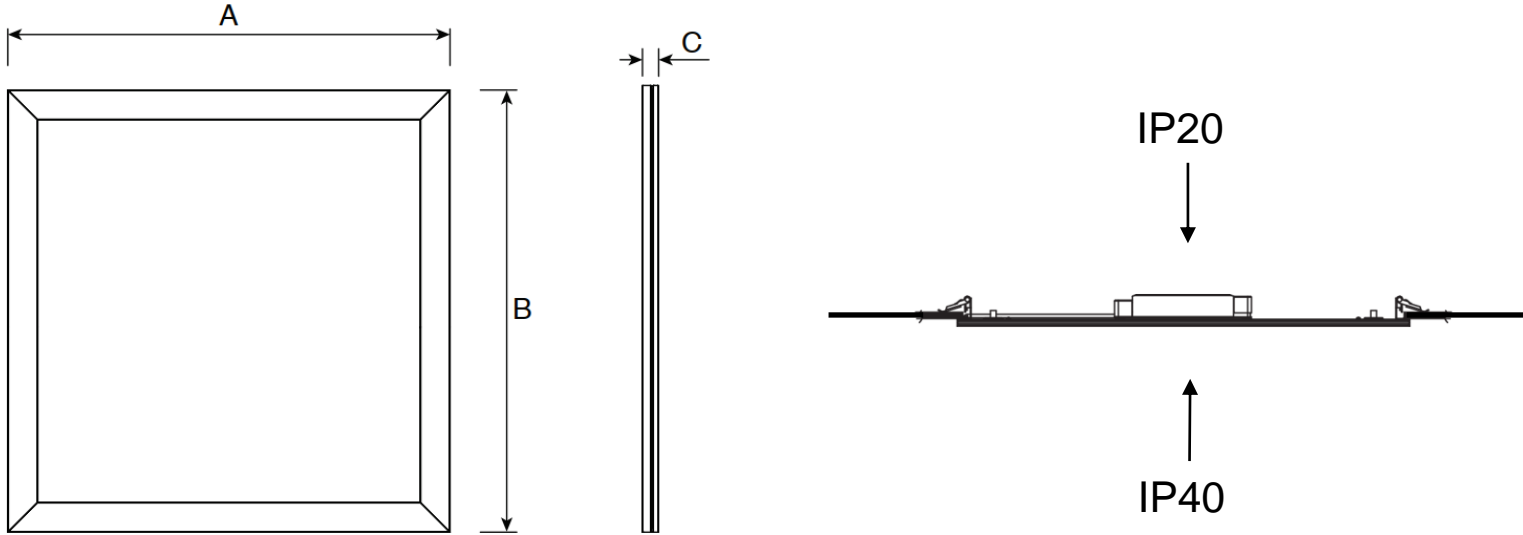

* IP65 rating is for both sides of the luminaire

5405052 Recessed installation clips

Square Basic

[FI] Asennusohje
[UK] Installation instruction
[SE] Installationsanvisning

5405048 600x600 Ceiling surface installation frame