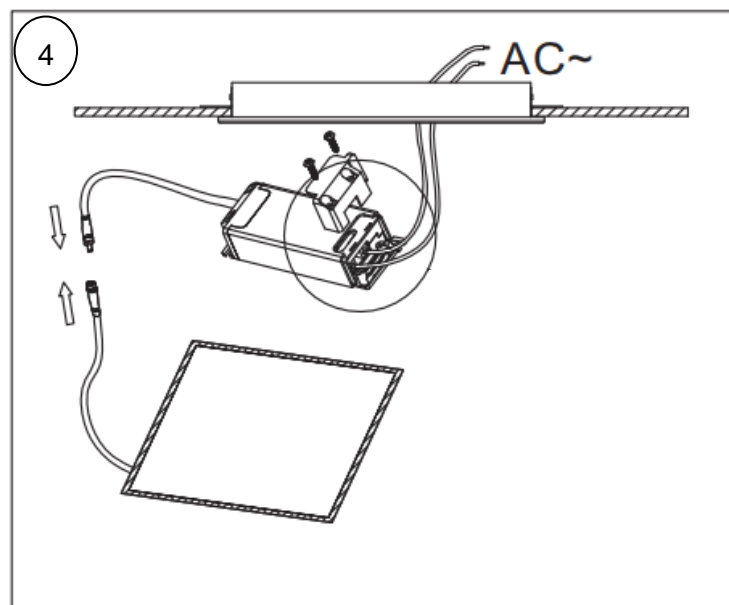

Square Basic

[FI] Asennusohje
[UK] Installation instruction
[SE] Installationsanvisning

5405044 600x600 Recessed installation frame