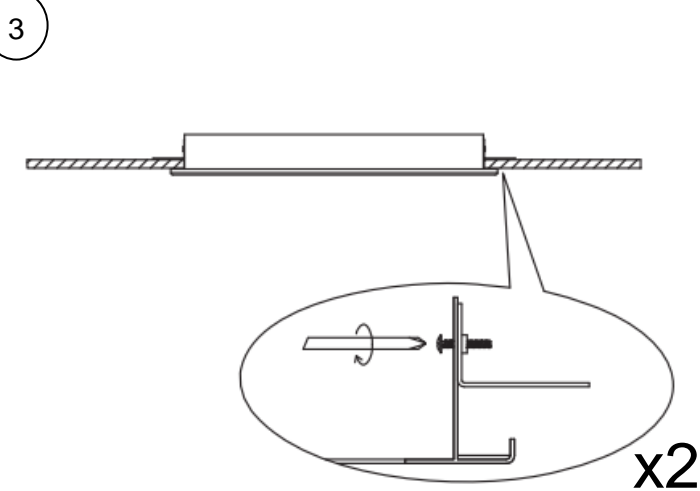

Square Basic

[FI] Asennusohje
[UK] Installation instruction
[SE] Installationsanvisning

5405044 600x600 Recessed installation frame