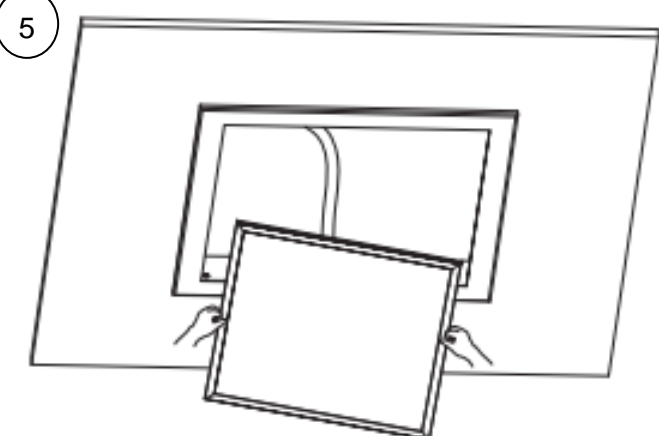

Square Basic

[FI] Asennusohje
[UK] Installation instruction
[SE] Installationsanvisning

5405044 600x600 Recessed installation frame