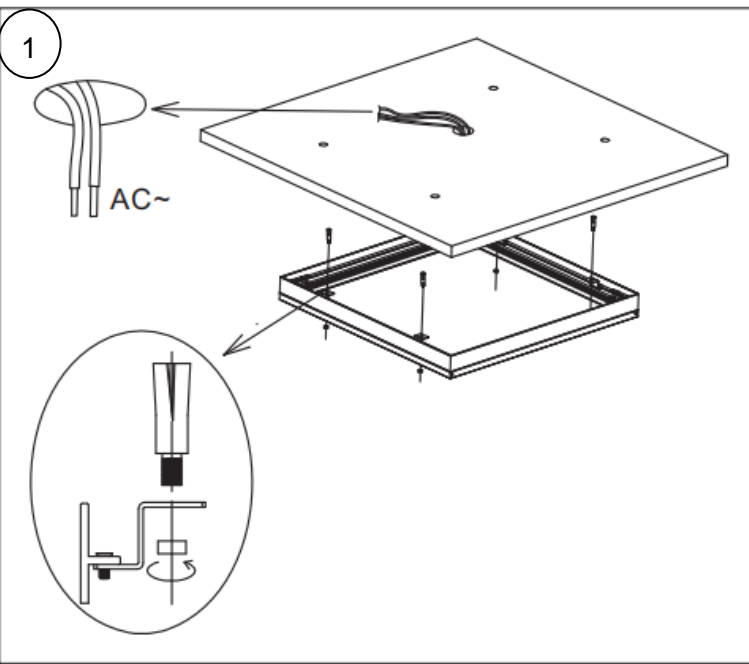

* IP65 rating is for both sides of the luminaire

5405052 Recessed installation clips

Square Basic

[FI] Asennusohje
[UK] Installation instruction
[SE] Installationsanvisning

5405048 600x600 Ceiling surface installation frame