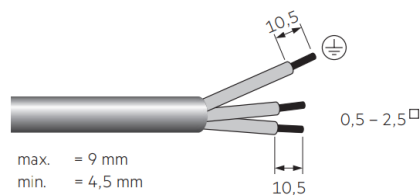

Square Basic

[FI] Asennusohje
[UK] Installation instruction
[SE] Installationsanvisning

Ohjauspiirin on oltava peruseristetty verkkojännitteestä | The control circuit must be basic insulated from the mains voltage

Styrkretsen måste vara grundisolerad från nätspänningen |

CASAMBI

The used push button has to be insulated.

Ohjauspiirin on oltava peruseristetty verkkojännitteestä | The control circuit must be basic insulated from the mains voltage

Styrkretsen måste vara grundisolerad från nätspänningen |

TW DT-8