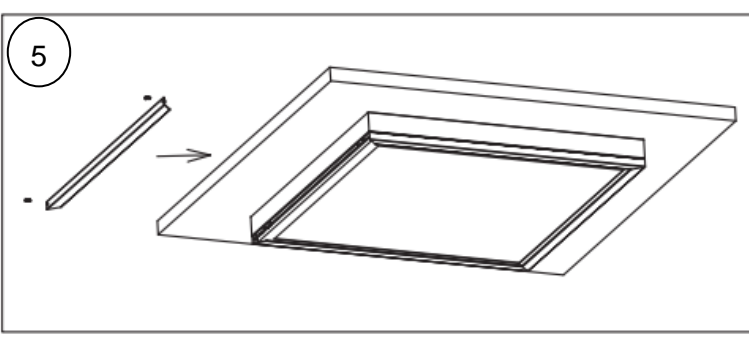

* IP65 rating is for both sides of the luminaire

5405052 Recessed installation clips

Square Basic

[FI] Asennusohje
[UK] Installation instruction
[SE] Installationsanvisning

5405048 600x600 Ceiling surface installation frame