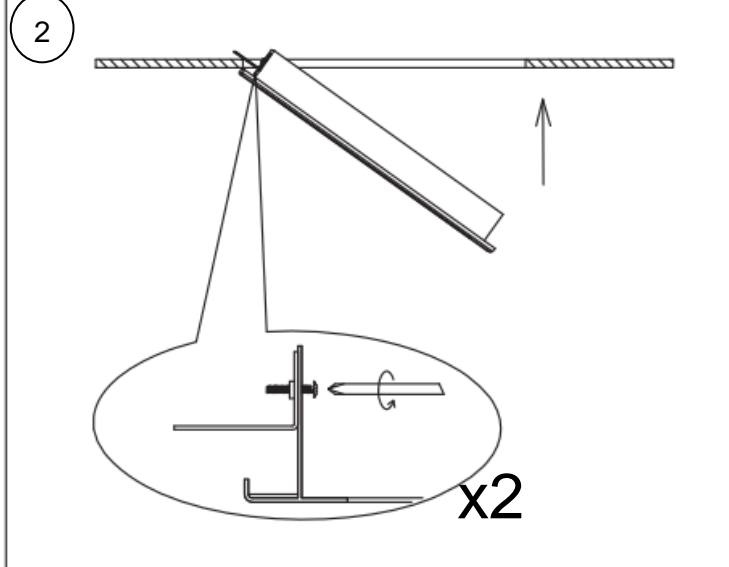

Square Basic

[FI] Asennusohje
[UK] Installation instruction
[SE] Installationsanvisning

5405044 600x600 Recessed installation frame