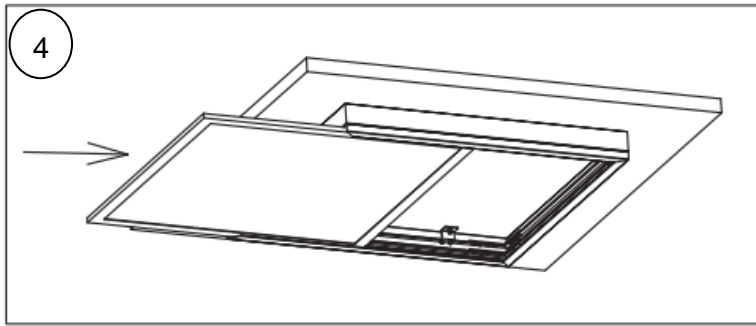

* IP65 rating is for both sides of the luminaire

5405052 Recessed installation clips

Square Basic

[FI] Asennusohje
[UK] Installation instruction
[SE] Installationsanvisning

5405048 600x600 Ceiling surface installation frame