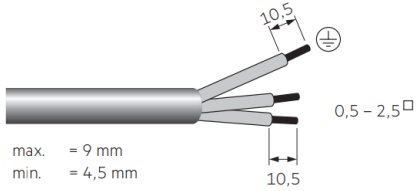

Square Basic

[FI] Asennusohje
[UK] Installation instruction
[SE] Installationsanvisning

Ohjauspiirin on oltava peruseristetty verkkojännitteestä | The control circuit must be basic insulated from the mains voltage
Styrkretsen måste vara grundisolerad från nätspänningen |

TW CASAMBI

The used push button has to be insulated.
Device with loop through wiring function.

FI

Nämä ohjeet tulee säilyttää ja luovuttaa kiinteistön käyttäjälle.

UK

It is appropriate that this information is passed on to the user of the installation.

SE

Det är lämpligt att denna information överlämnas till användaren av anläggningen.