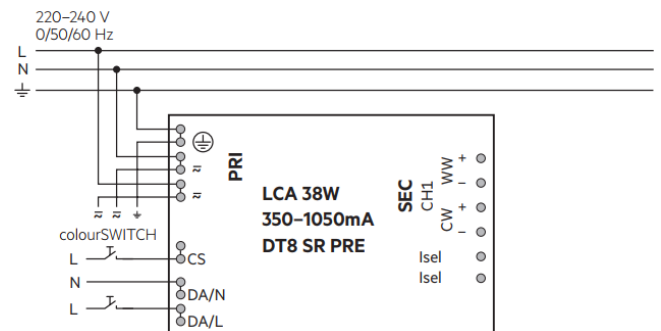

Square Basic

[FI] Asennusohje
[UK] Installation instruction
[SE] Installationsanvisning

Ohjauspiirin on oltava peruseristetty verkkojännitteestä | The control circuit must be basic insulated from the mains voltage

Styrkretsen måste vara grundisolerad från nätspänningen |

CASAMBI

The used push button has to be insulated.

Ohjauspiirin on oltava peruseristetty verkkojännitteestä | The control circuit must be basic insulated from the mains voltage

Styrkretsen måste vara grundisolerad från nätspänningen |

TW DT-8