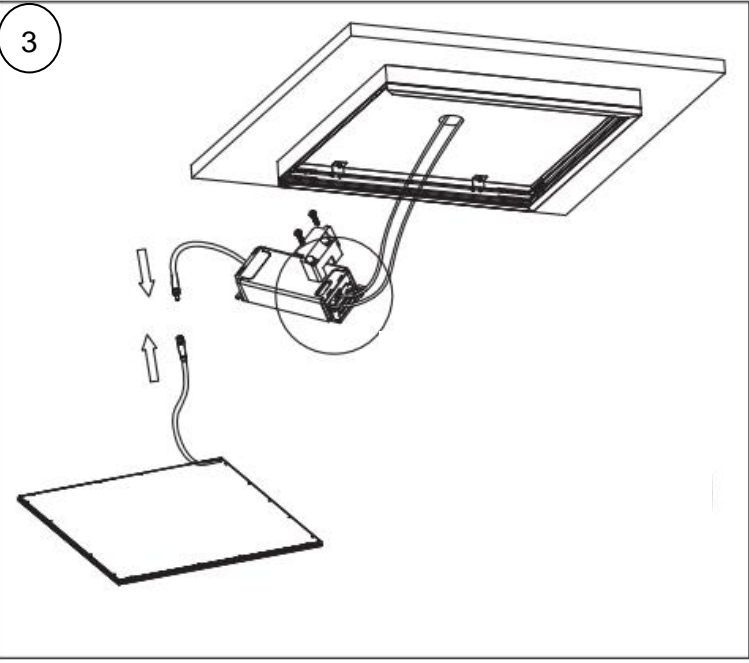

* IP65 rating is for both sides of the luminaire

5405052 Recessed installation clips

Square Basic

[FI] Asennusohje
[UK] Installation instruction
[SE] Installationsanvisning

5405048 600x600 Ceiling surface installation frame