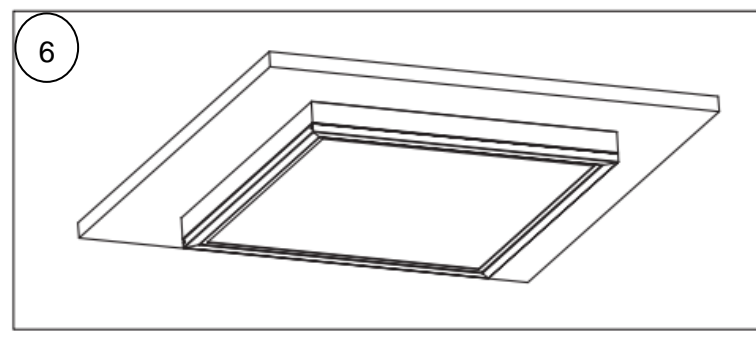

* IP65 rating is for both sides of the luminaire

5405052 Recessed installation clips

Square Basic

[FI] Asennusohje
[UK] Installation instruction
[SE] Installationsanvisning

5405048 600x600 Ceiling surface installation frame