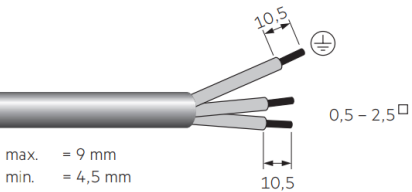

Square Basic

[FI] Asennusohje
[UK] Installation instruction
[SE] Installationsanvisning

Ohjauspiirin on oltava peruseristetty verkkojännitteestä | The control circuit must be basic insulated from the mains voltage

Styrkretsen måste vara grundisolerad från nätspänningen |

CASAMBI