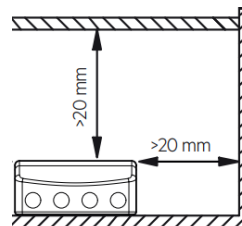

Square Basic

[FI] Asennusohje
[UK] Installation instruction
[SE] Installationsanvisning

Ohjauspiirin on oltava peruseristetty verkkojännitteestä | The control circuit must be basic insulated from the mains voltage

Styrkretsen måste vara grundisolerad från nätspänningen |

CASAMBI

The used push button has to be insulated.

Ohjauspiirin on oltava peruseristetty verkkojännitteestä | The control circuit must be basic insulated from the mains voltage

Styrkretsen måste vara grundisolerad från nätspänningen |

TW DT-8